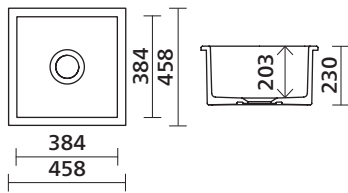

Odessa 460 Dual Mount

special glaze technology that is non-crazing

resistant to high temperatures

blocks and reduces bacterial growth by 99%

durable, scratch resistant surface

hygienic easy to clean

Collection: Fusion