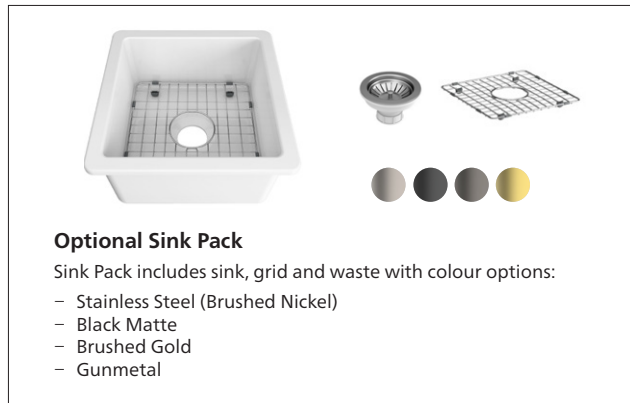

OPTIONAL ACCESSORIES AVAILABLE INDIVIDUALLY

Accessories are available individually as optional extras.

192430 Colander, Stainless Steel (Brushed Nickel)
192431 Colander, Black Matte
192432 Colander, Brushed Gold
192433 Colander, Gunmetal

192450 Cutting Board for Odessa Dual Mount sinks, Bamboo

192440 Grid for Odessa 460, Stainless Steel (Brushed Nickel)
192480 Grid for Odessa 460, Black Matte
192490 Grid for Odessa 460, Brushed Gold
192470 Grid for Odessa 460, Gunmetal

192405 Sink waste, Stainless Steel (Brushed Nickel)
192166 Sink waste, Black Matte
192407 Sink waste, Brushed Gold
192406 Sink waste, Gunmetal

Optional Sink Pack

Sink Pack includes sink, grid and waste with colour options:

- Stainless Steel (Brushed Nickel)
- Black Matte
- Brushed Gold
- Gunmetal